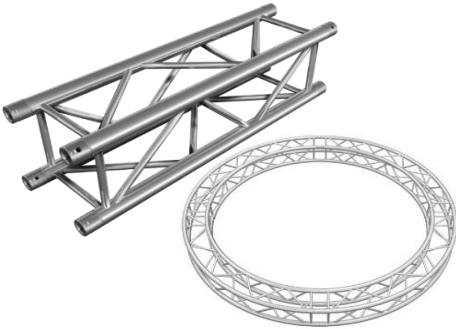

RENTAL EQUIPMENT LIST

January 1, 2023

2533 Crystal Drive, Fort Myers, FL 33966

239-939-2273 - www.harmonsav.com - info@harmonsav.com

TRUSSING - RIGGING - STANDS

12" BOX TRUSSING

Global and TAF Euro Style Box Trussing

Easy to assemble using European style Conical Connectors & pins

Silver Aluminum Finish:

0.5m (1.64-ft)	0.75m (2.46-ft)	1m (3.28-ft)	1.5m (4.92-ft)
2m (6.56-ft)	2.5m (8.2-ft)	2.75m (9.02-ft)	3m (9.84-ft)

Matte Black Finish: 2.5m (8.2-ft)

Circle Truss: 3m (9.84-ft) Diameter Silver, 4m (13.12-ft) Diameter Silver
5m (16.40-ft) Diameter Black, 6m (19.68-ft) Diameter Silver